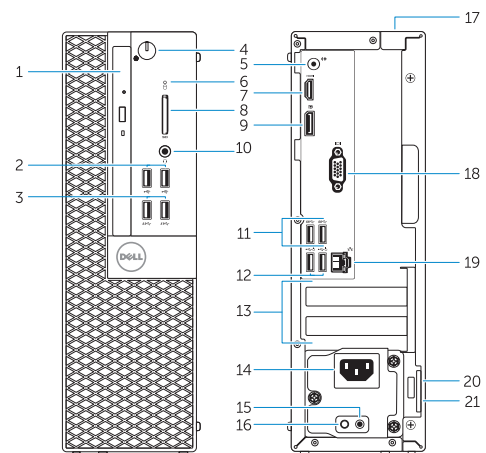

## Features

Caractéristiques | Funcionalidades | Özellikler | الميزات

1. Optical-drive bay
2. USB 2.0 connectors
3. USB 3.0 connectors
4. Power button/Power light
5. Line-out connector
6. Hard-drive activity light
7. HDMI connector
8. Memory card reader (optional)
9. DisplayPort connector
10. Headphone connector
11. USB 3.0 connectors
12. USB 2.0 connectors (Supports Smart Power On)
13. Expansion-card slots
14. Power connector